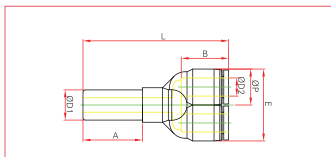

PYJ plug-in union Y

MODEL	ØD1	ØD2	ØP	L	E	A	B	ORIFICE
PYJ 5/32	5/32	5/32	11	54.2	22.1	24	15	2.6
PYJ 3/16	3/16	3/16	13	57.9	26	24	15	2.6
PYJ 1/4	1/4	1/4	13	60.9	26	25	15	4
PYJ 5/16	5/16	5/16	14.4	360.5	29.8	26	15	5.6
PYJ 3/8	3/8	3/8	16.4	68.5	36.8	28	16	7
PYJ 1/2	1/2	1/2	21	80.6	42.4	30	22	7