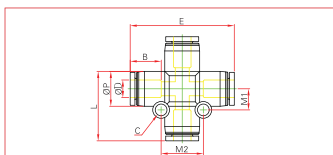

ONE-TOUCH FITTINGS

> METRIC SYSTEM

PZA union cross

MODEL	ØD	ØP	M1	E	B	ORIFICE
PZA 04	4	11	7.2	35.6	15	3
PZA 06	6	13	7.8	38.2	15	5
PZA 08	8	14.4	9.1	45	18	6
PZA 10	10	18.4	11.8	57.2	22	8
PZA 12	12	21	14	58.6	22	10

ONE-TOUCH FITTINGS

> INCH SYSTEM

PZA union cross

MODEL	ØD	ØP	L	E	C	B	M1	M2	ORIFICE
PZA 5/32	5/32	11	35.6	35.6	3.2	15	7.2	12.8	3
PZA 3/16	3/16	13	38.2	38.2	3.2	15	7.8	15.0	5
PZA 1/4	1/4	13	38.2	38.2	3.2	15	7.8	16.5	5
PZA 5/16	5/16	14.4	45	45	3.2	18	9.4	18.2	6
PZA 3/8	3/8	18.4	57.2	57.2	4.2	22	11.8	20.3	8
PZA 1/2	1/2	21	58.6	58.6	4.2	22	14	25.5	10