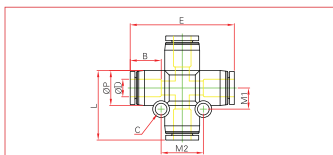

ONE-TOUCH FITTINGS

> METRIC SYSTEM

PZA union cross

MODEL	ØD	ØP	M1	E	B	ORIFICE
PZA 04	4	11	7.2	35.6	15	3
PZA 06	6	13	7.8	38.2	15	5
PZA 08	8	14.4	9.1	45	18	6
PZA 10	10	18.4	11.8	57.2	22	8
PZA 12	12	21	14	58.6	22	10

ONE-TOUCH FITTINGS

> INCH SYSTEM

PZA union cross

MODEL	ØD	ØP	L	E	C	B	M1	M2	ORIFICE
PZA 5/32	5/32	11	35.6	35.6	3.2	15	7.2	12.8	3
PZA 3/16	3/16	13	38.2	38.2	3.2	15	7.8	15.0	5
PZA 1/4	1/4	13	38.2	38.2	3.2	15	7.8	16.5	5
PZA 5/16	5/16	14.4	45	45	3.2	18	9.4	18.2	6
PZA 3/8	3/8	18.4	57.2	57.2	4.2	22	11.8	20.3	8
PZA 1/2	1/2	21	58.6	58.6	4.2	22	14	25.5	10